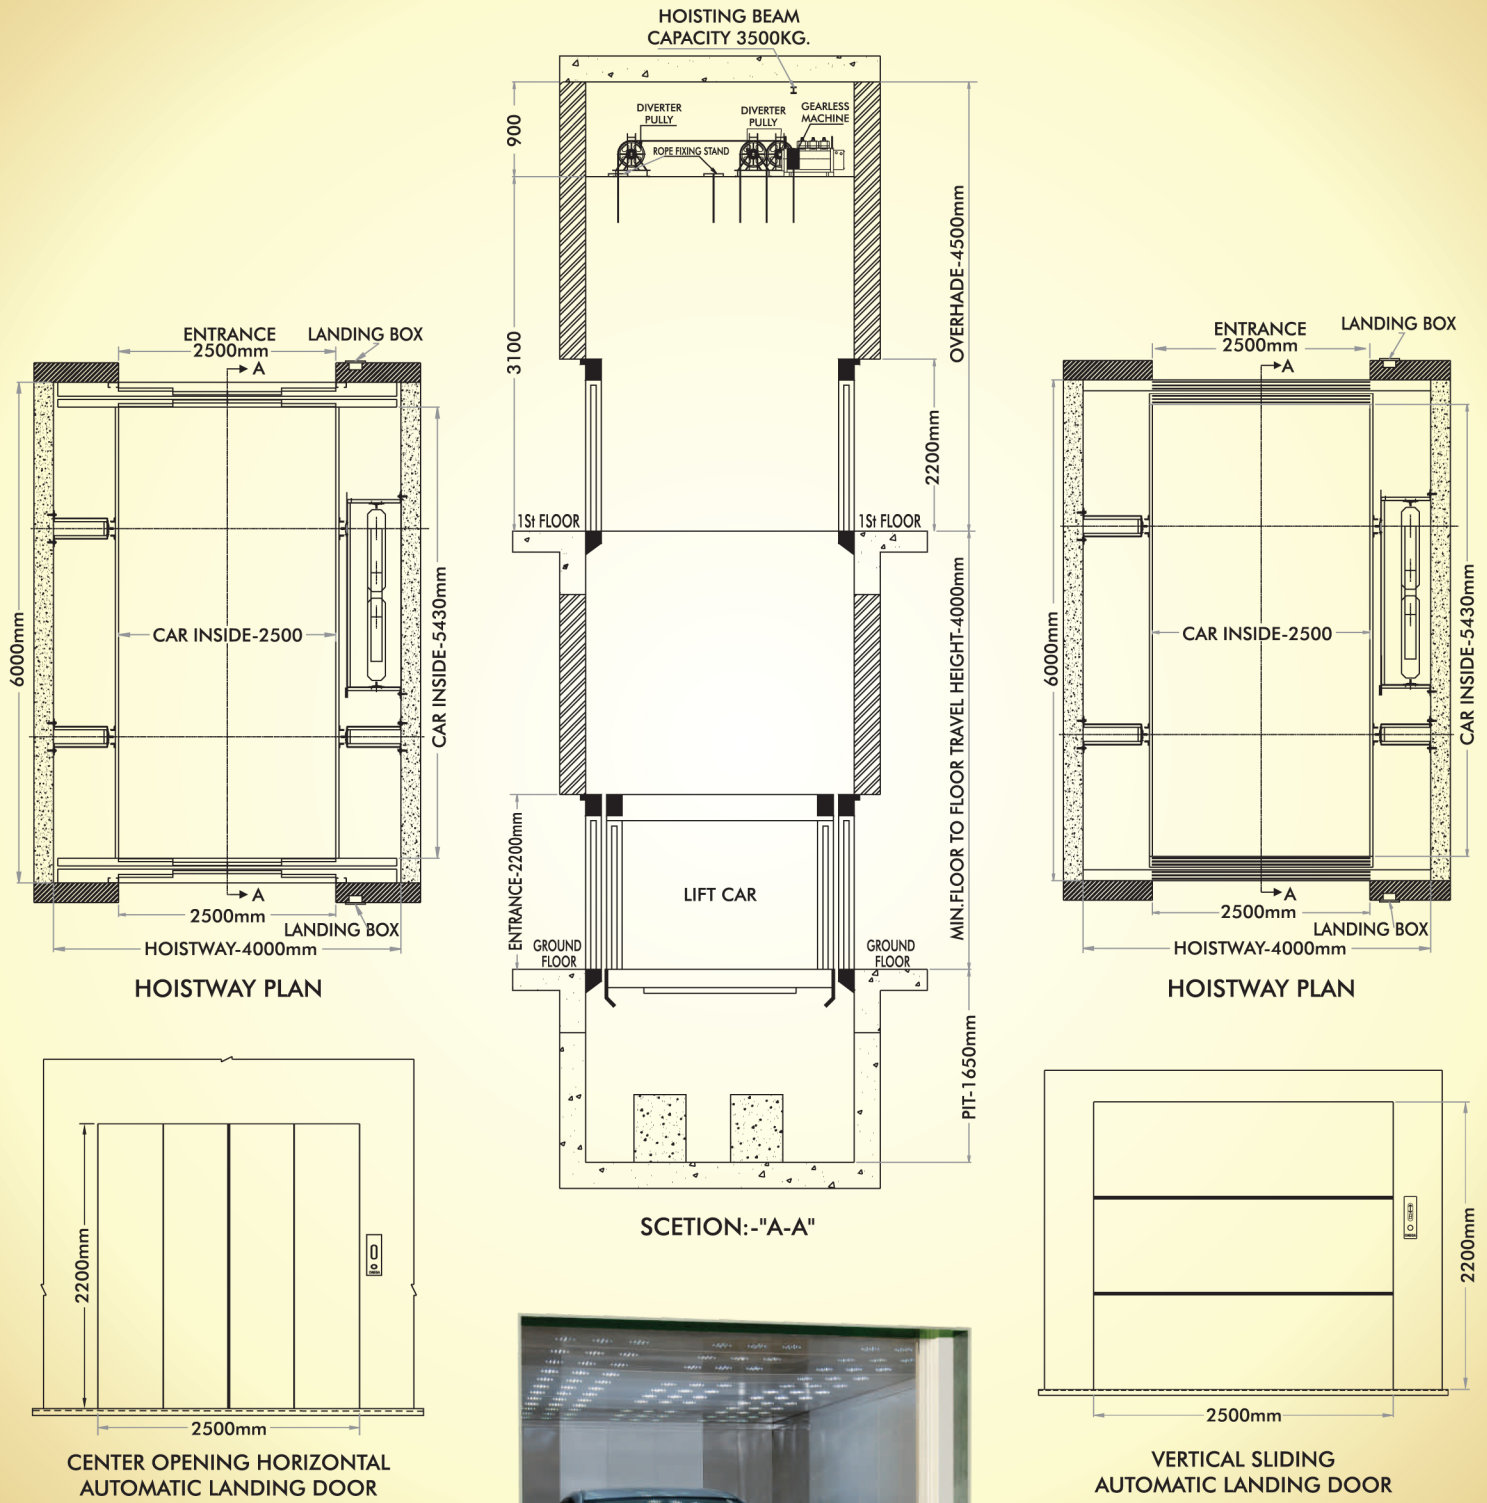

Car Lifts

Civil Dimensions

Elevators For Light Four Wheelers - Capacity Up To 4000 kg

- Notes: 1. The Minimum Dimensions Are Shown In Above Table. Some Allowances Should Be Considered For Sloping Hoistways.
 2. When Non Standard Capacities & Dimensions Are Required, Then Consult Stroj.